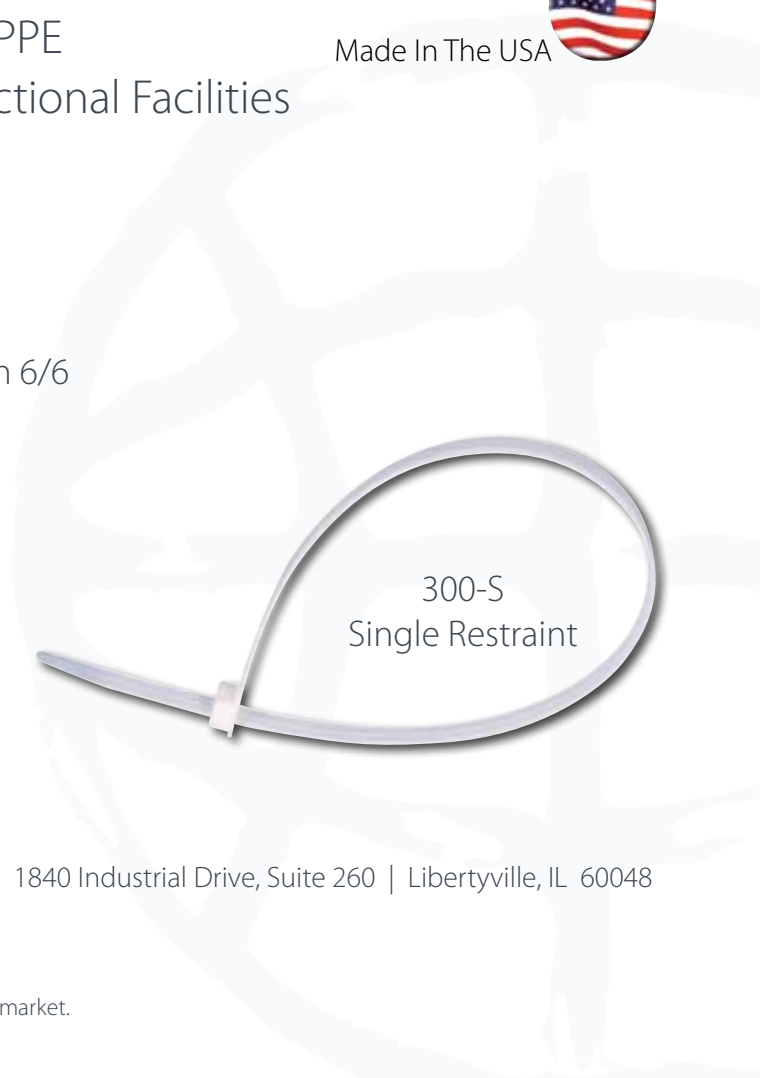

Made In The USA

High Security Disposable Restraints and PPE
Military • Police • FBI • DEA • SWAT • Correctional Facilities

Product Specifications:
300-S (Single Restraint)*

Head Pawl:	Double locking head
Material:	High tensile strength nylon 6/6
Loop Strength	300 + lbs
Strap Length:	22.0 inches
Strap Teeth Length:	18.0 inches
Strap Width:	0.500 inches
Strap Thickness:	0.083 inches
Head Width:	0.875 inches
Head Length:	0.530 inches
Head Height:	0.400 inches
Strap Insertion Force:	<10 lbs

300-S
Single Restraint

Toll Free 888.223.8222 | Local 847.549.1550 | Fax 847.549.1558 | 1840 Industrial Drive, Suite 260 | Libertyville, IL 60048
www.ezcuff.com | orders@ezcuff.com

©EZ Cuff 2009 All Rights Reserved. No unauthorized use of images.
*Independent testing has proven our products to be one of the strongest on the market.